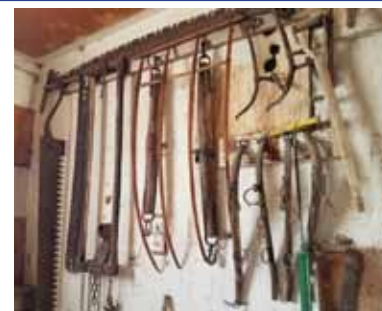

Gil & Myril Ray Retirement Auction

Saturday September 30 2017 • 11:00 am

Location: 481 South 2100 East Hazleton

Lunch by Wyant's

FARM MACHINERY

Case W14 Loader- Case 1830 Skid Steer Repowered Diesel Engine- John Deere 650 4WD Tractor- JD Gator TX- International TD 6 Crawler- 1048 Gas Stack Cruiser- Craftsman Mower LT 2000- Ford 700 Bobtail Hoist-Tandem Axle Goose Neck Trailer- JD 2 Row Corrugator- 6" PTO Grain Auger- Gehl 100 Tub Grinder- Feed Wagon- Box Scraper- Hay Crown

COLLECTABLE TRACTORS

Allis Chalmers WD, C, B, B, Sickle Mower- Massey Ferguson 65- Ford 9N- 2 qty McCormick Farm All F12's- Minneapolis Moline R

HORSE DRAWN/ANTIQUE FARM EQUIPMENT/ OTHER COLLECTABLE

JD 2 Row Cultivator- VB Bean Planter- McCormick #7 Mower- Jenkins Beet Puller- Dump Rake- Moline 2 Bottom 1 Way Plow- AC 1 Bottom 2 Way Plow- Johnson Forks- 1 Row Potato Planter- Manure Spreader- 60 Gal Oil Dispenser- Oliver Seed Box- Wagon Wheels- Cream Separator- Hand Sheep Shears- Wool Scale- Dehorner- Cream Scoops- Ice Tongs- Calf Weaning Collar- Cant Hook- Kerosene Lanterns- Head Stall- Single Trees- Sleigh Rack- Potato Belts- Shin Protectors For Horse Back- Hand Saws- Horse Shoes- Implement Wheels- South Bend Wood Cook Stove- Ice Saw- 2 Man Cross Cut Saw- 1 Man Cross Cut Saw- Transit- Corn Sheller- Brass Torch- Scale- Trunk- Wood Tool Trunk- Seeder- Framed Potato Stack- Insulators- Wash Boards- Blue and Purple Jars- Wash Buckets- Broiler- Out House- Garden Tools- 7 Up Wood Create- Trash Burner- Hay Fork- Milk Bottles- Thread Sewing Stand- Primitive Spinning Wheel - Baby Scale- Office Chair- Bakers Rack- Horse Collars- Wood Chicken Carrier- Windows- Bird Cage- Books- Ice Bucket on Stand- Vintage Suit Case- Spools- Metal Hooks- Ribbon Vase- Lawyer Cabinet- Ice Bucket- Plastic Horses- Sad Irons- Metal Bed Frames- Doll House

SHOP TOOLS

Engine Stand- Steam Cleaner- Grease Guns- Floor Lamps- Garden Weasel- Gas Post Hole Digger- Pressure Washer- Miter

Box- Triple Wall Stove Pipe- 230 AC/DC Welder- Vice- Chop Saw- Wood Chop Saw- Shop Stove- Hand Tools- Bead Blaster Cabinet- Sioux Valve Grinding Machine- Grinding Attachments- 3 Ton Floor Jack- Overhead A Frame 3 Ton Hoist- Chains- Torch Set- Press- 220 5HP Air Compressor- Portable Welder/Grinder- Manual Oil Pumps- Post Vice- Torch Inductor Arm- Sledge Hammer- Drill Press- Post Drills- Pulley- Propane Tank on Trailer- Grinder- Army Service Box- Tires-

SHEEP EQUIPMENT

Calf Stanchions 7 Hole- Feeder Panels- Lamb Carts- Fence Stretcher- T Post- Post Pounder- Metal Panels- Wire Panels- Water Tanks- Creep Feeder- 1 Horse Trailer- Sheep Salt- Lamb Milk- Grain Grinder- Outside Lamp-

HOUSE HOLD/LAWN GARDEN/MISC.